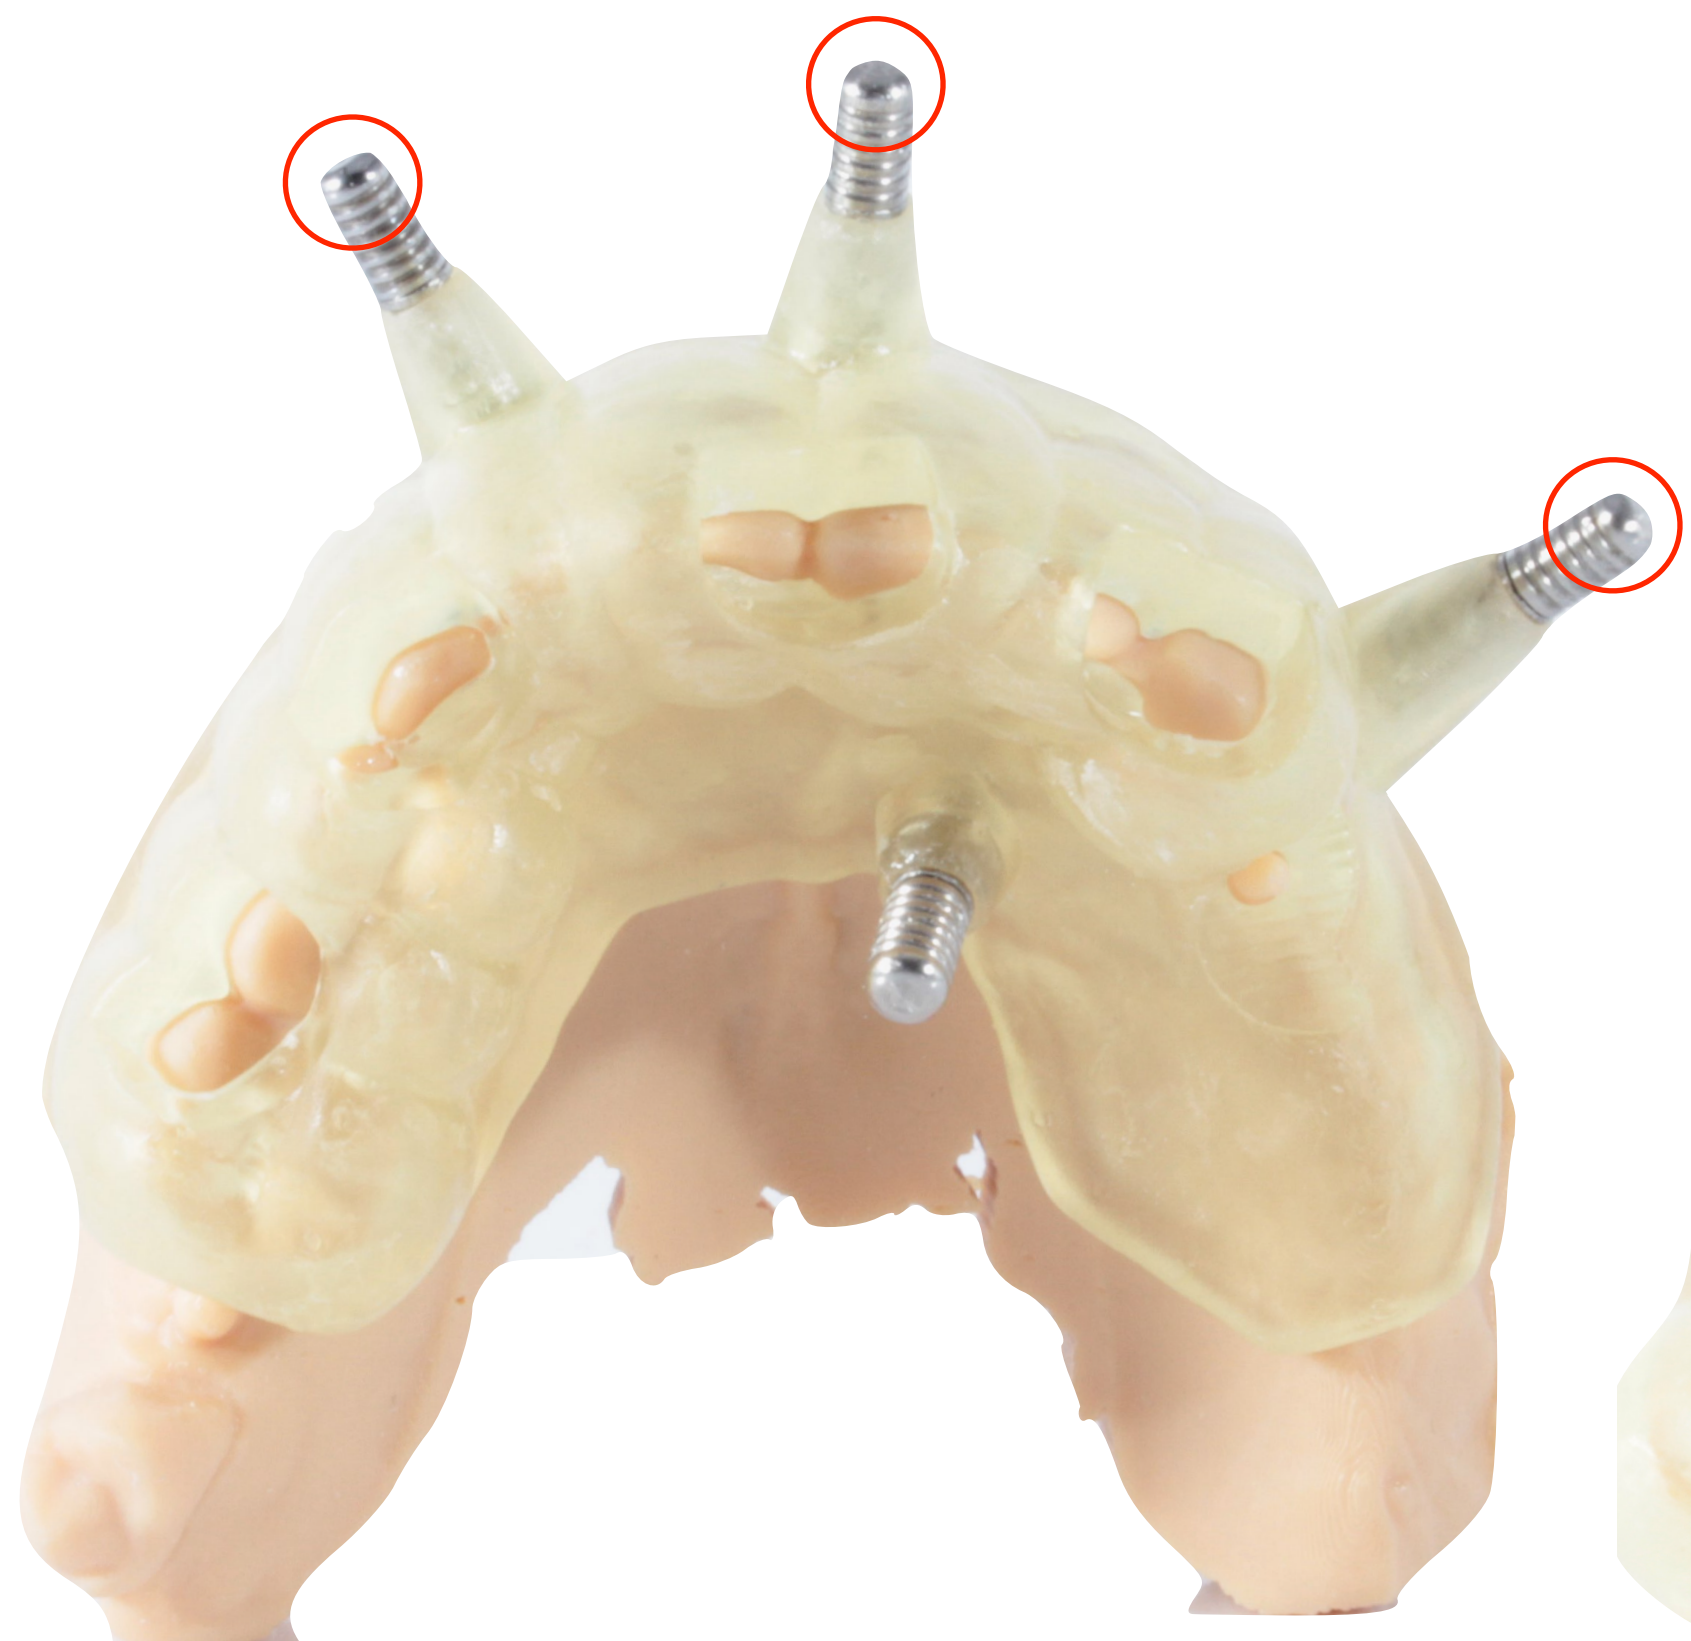

from

WORLDWIDE

Baseline

Mock-up

Anchor-pins guide

L L

L L

Provisional

3 hours post-op

to

post-op 30 days

2 MONTHS