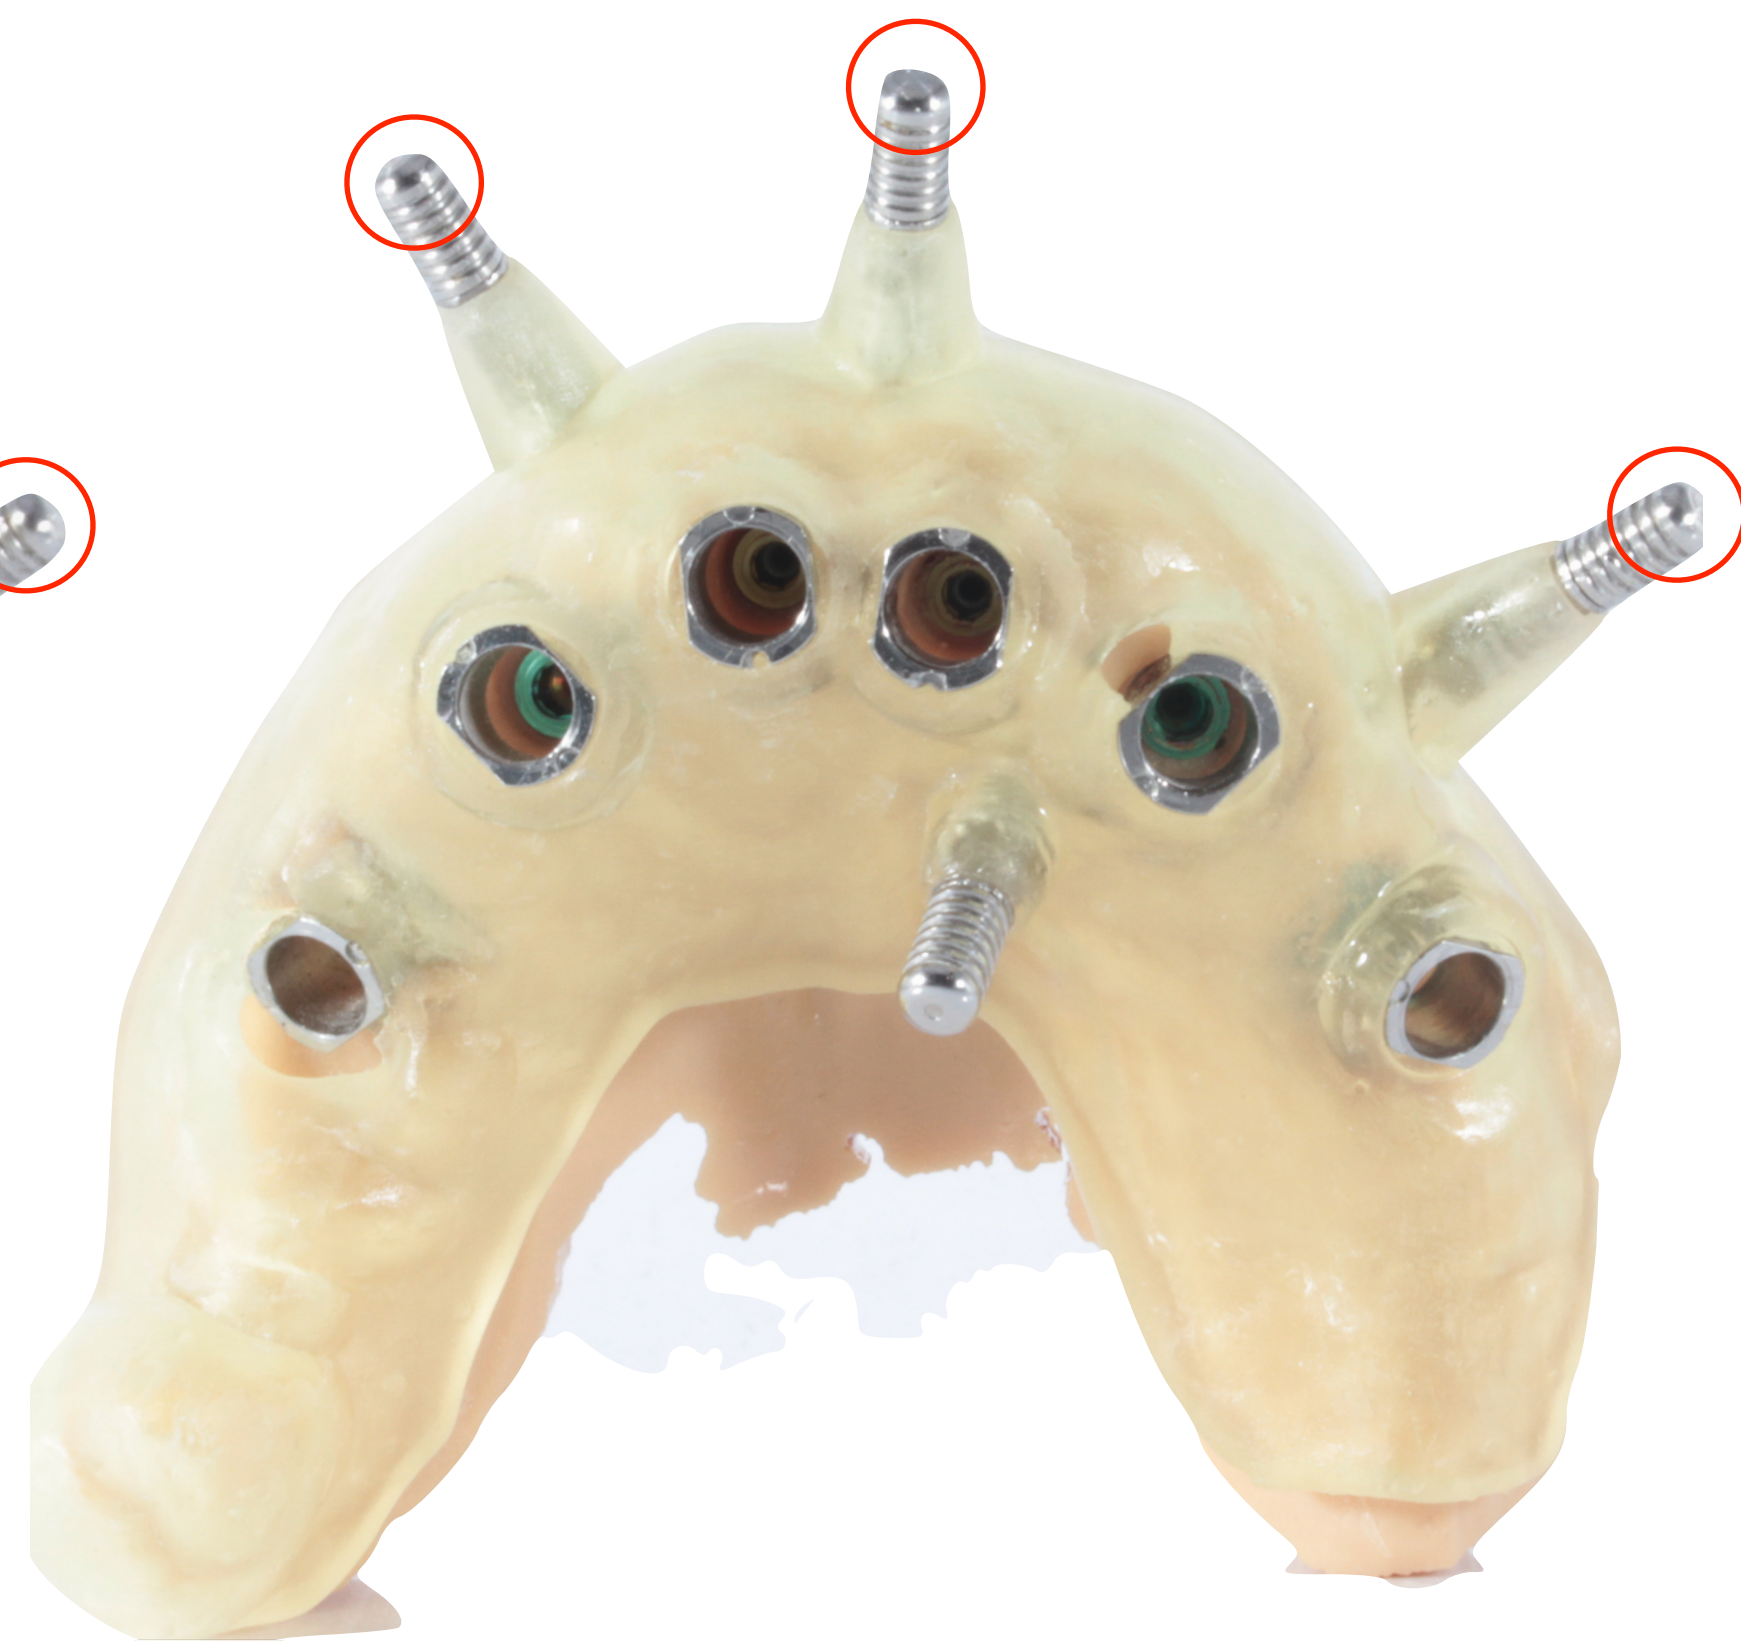

from

WORLDWIDE

Baseline

Mock-up

Anchor-pins guide

L L

L L

Provisional

3 hours post-op

to

post-op 30 days

2 MONTHS