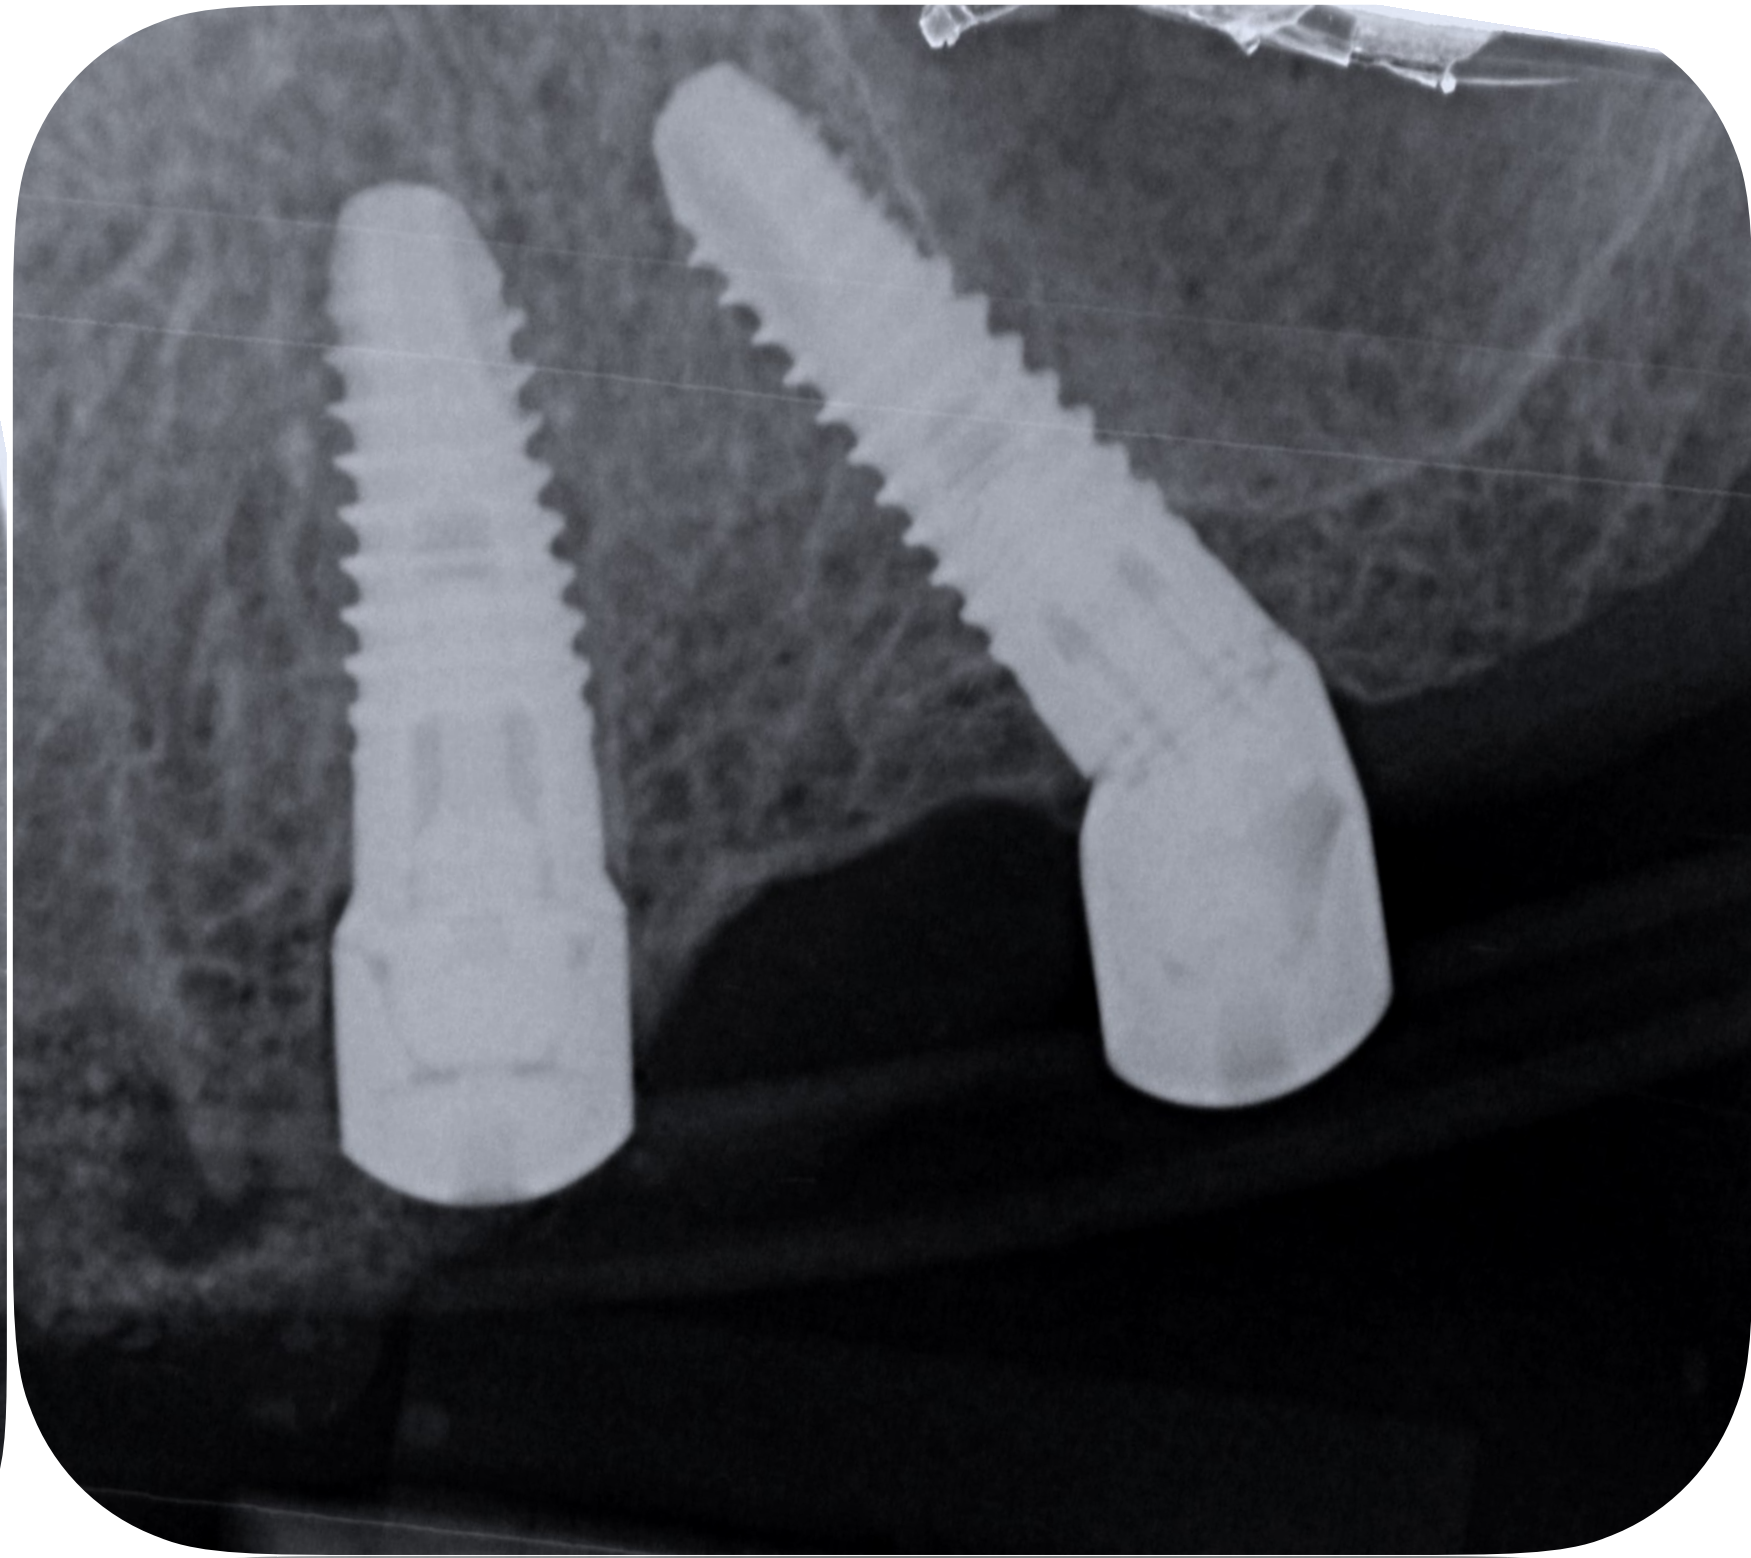

from

WORLDWIDE

Baseline

Mock-up

Anchor-pins guide

L L

L L

Provisional

3 hours post-op

to

post-op 30 days

2 MONTHS