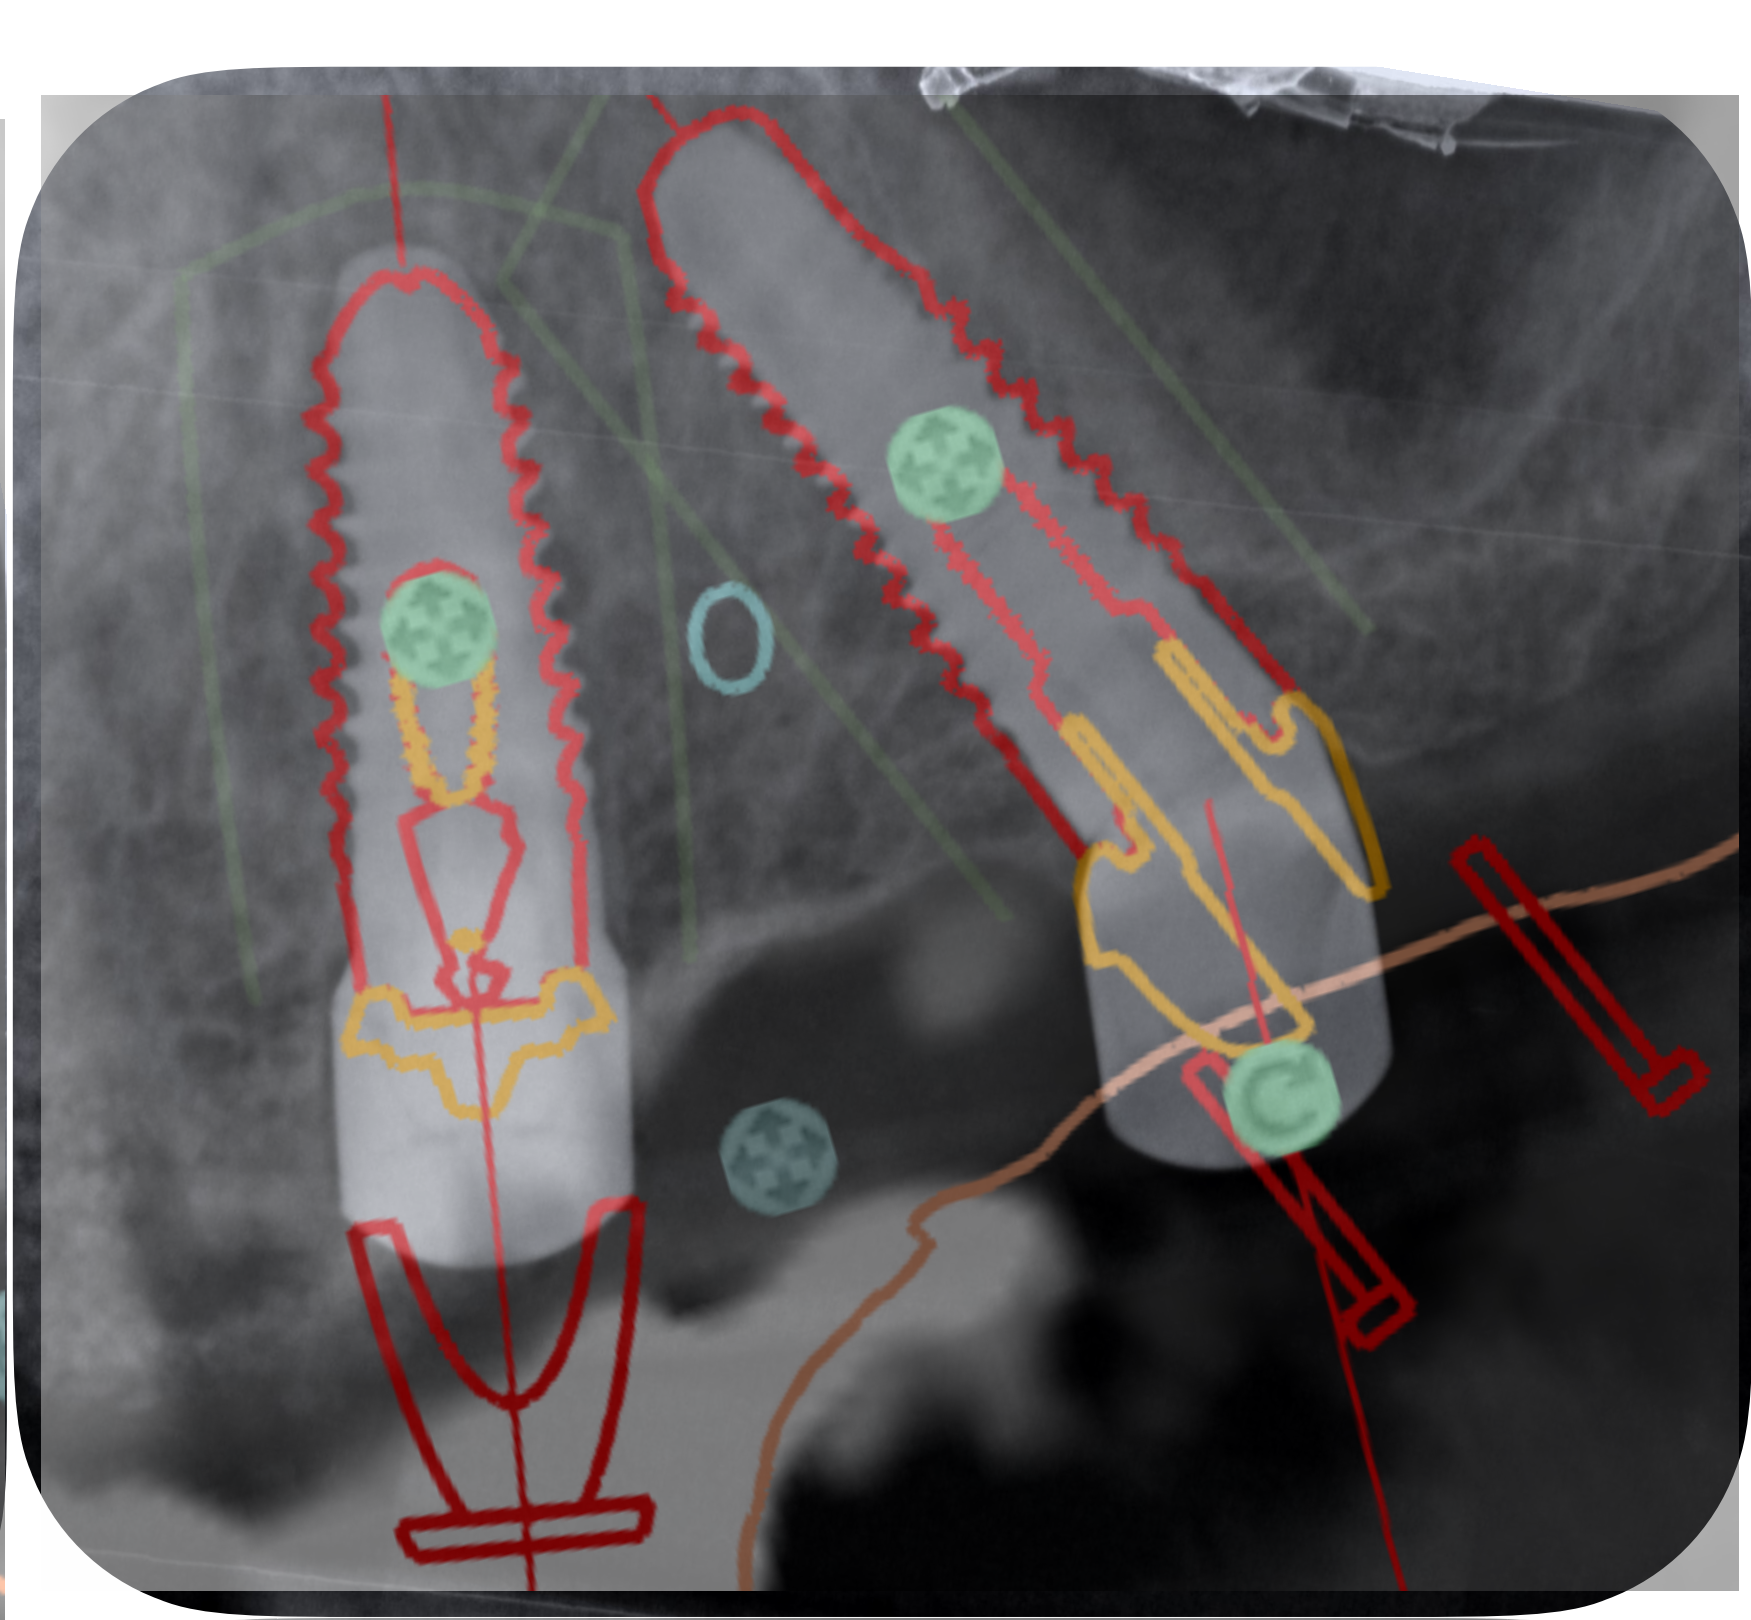

from

WORLDWIDE

Baseline

Mock-up

Anchor-pins guide

L L

L L

Provisional

3 hours post-op

to

post-op 30 days

2 MONTHS