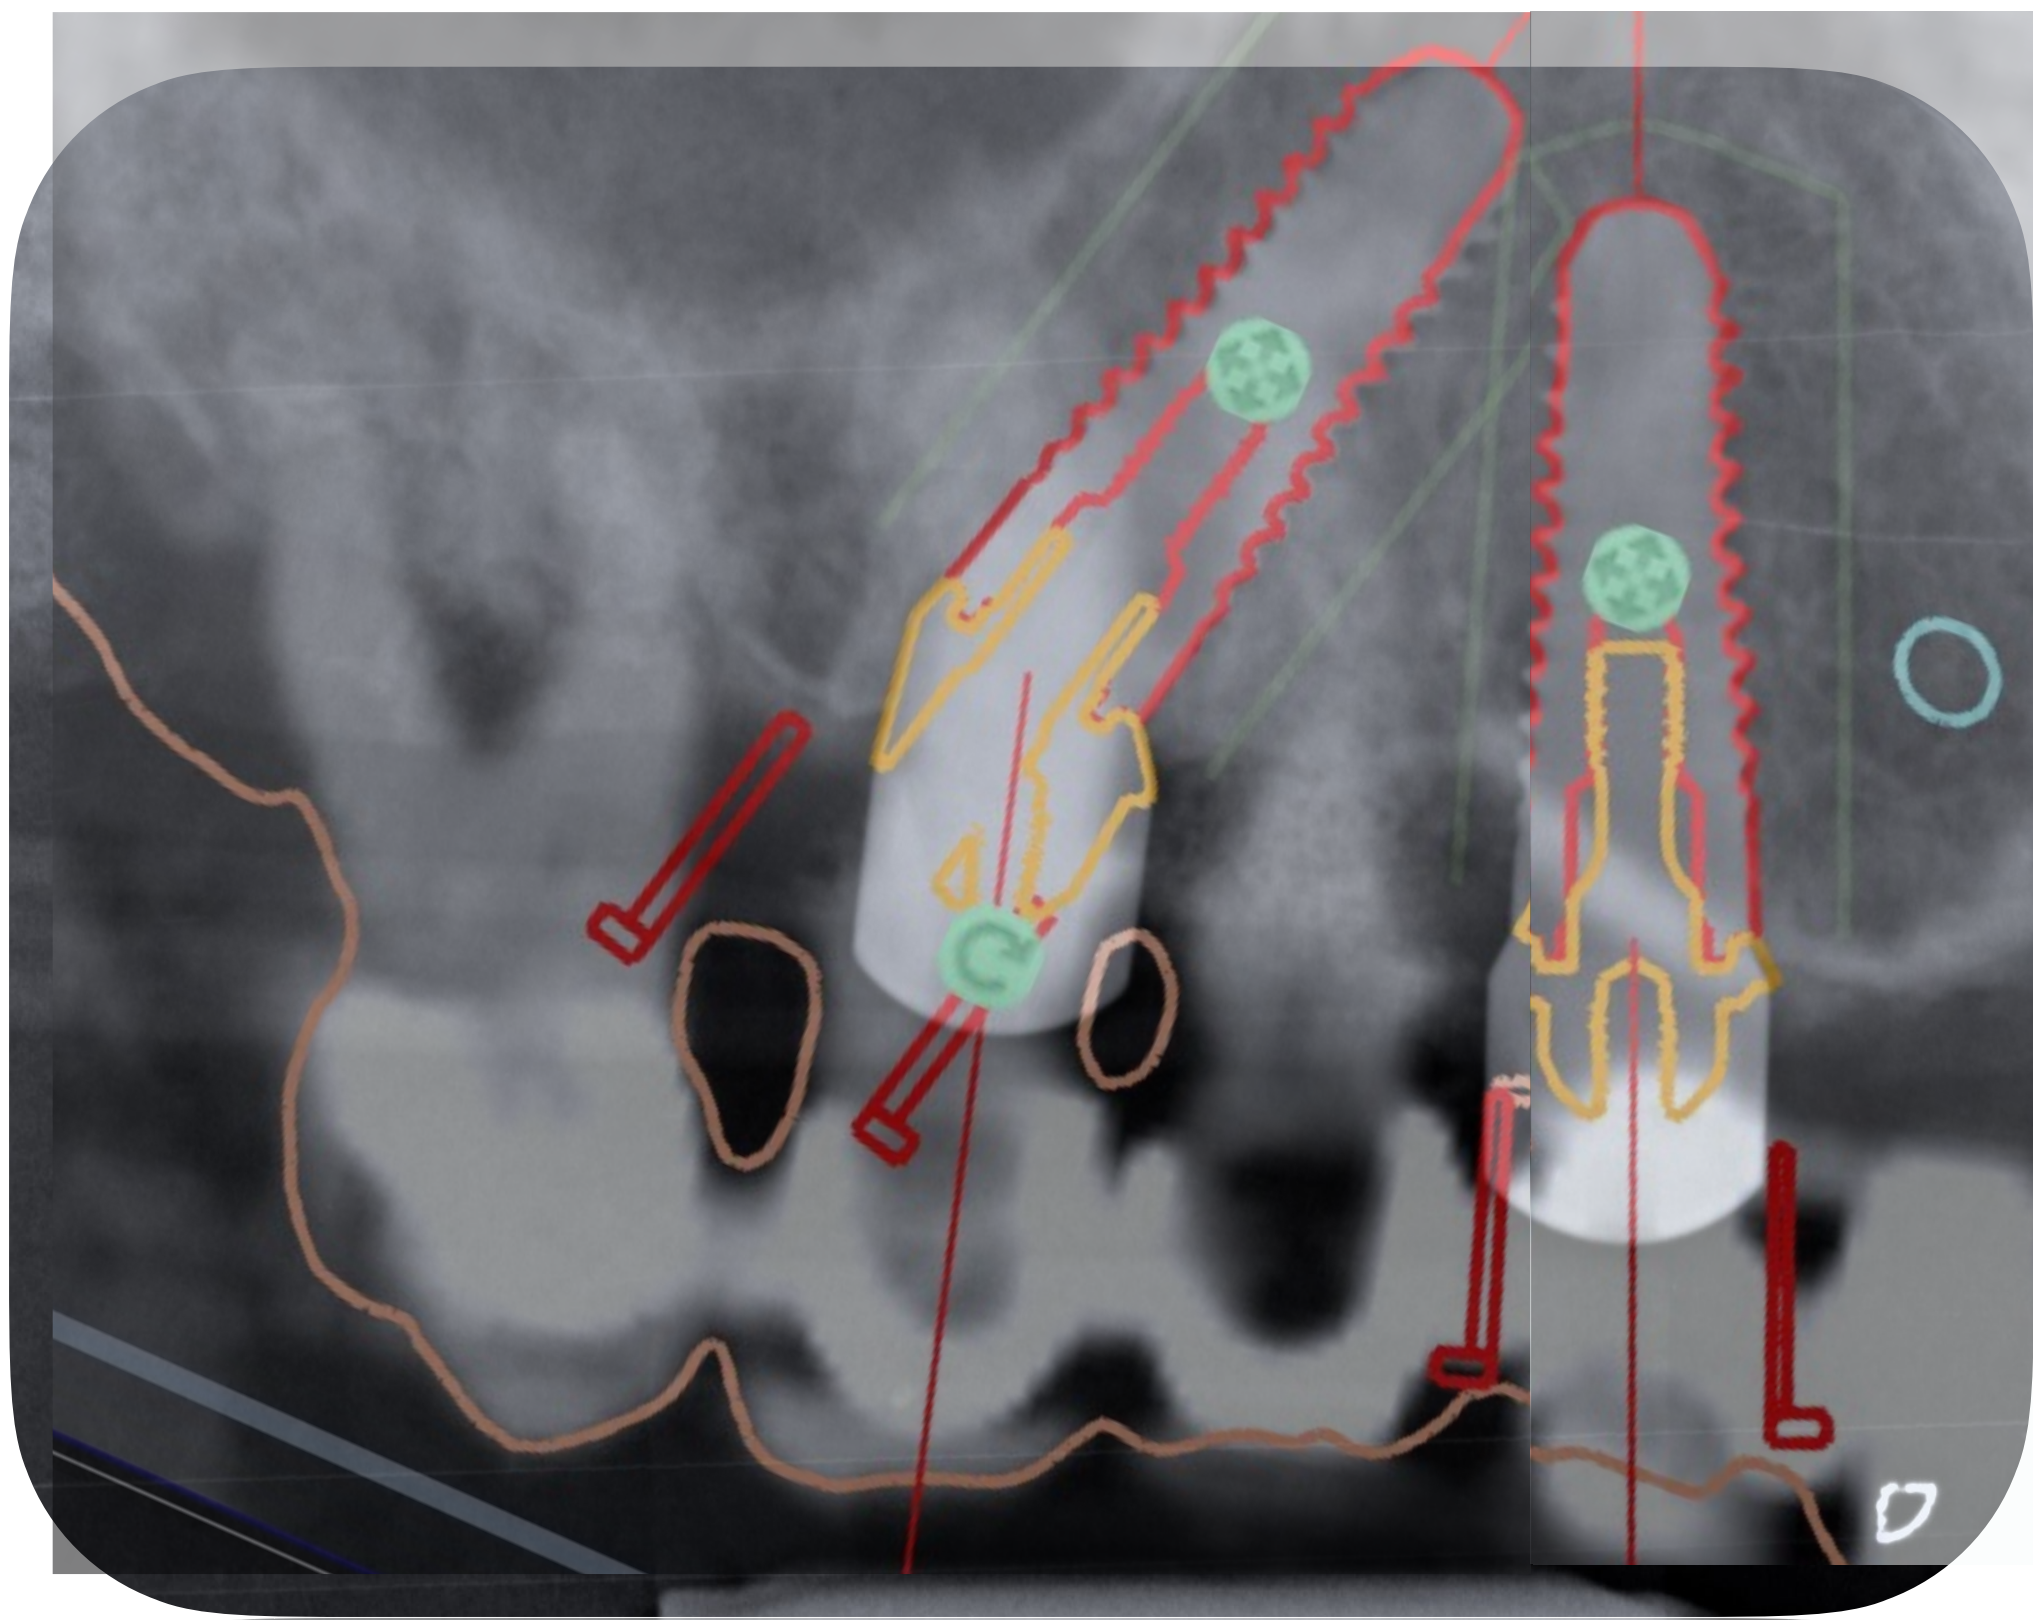

from

WORLDWIDE

Baseline

Mock-up

Anchor-pins guide

L L

L L

Provisional

3 hours post-op

to

post-op 30 days

2 MONTHS