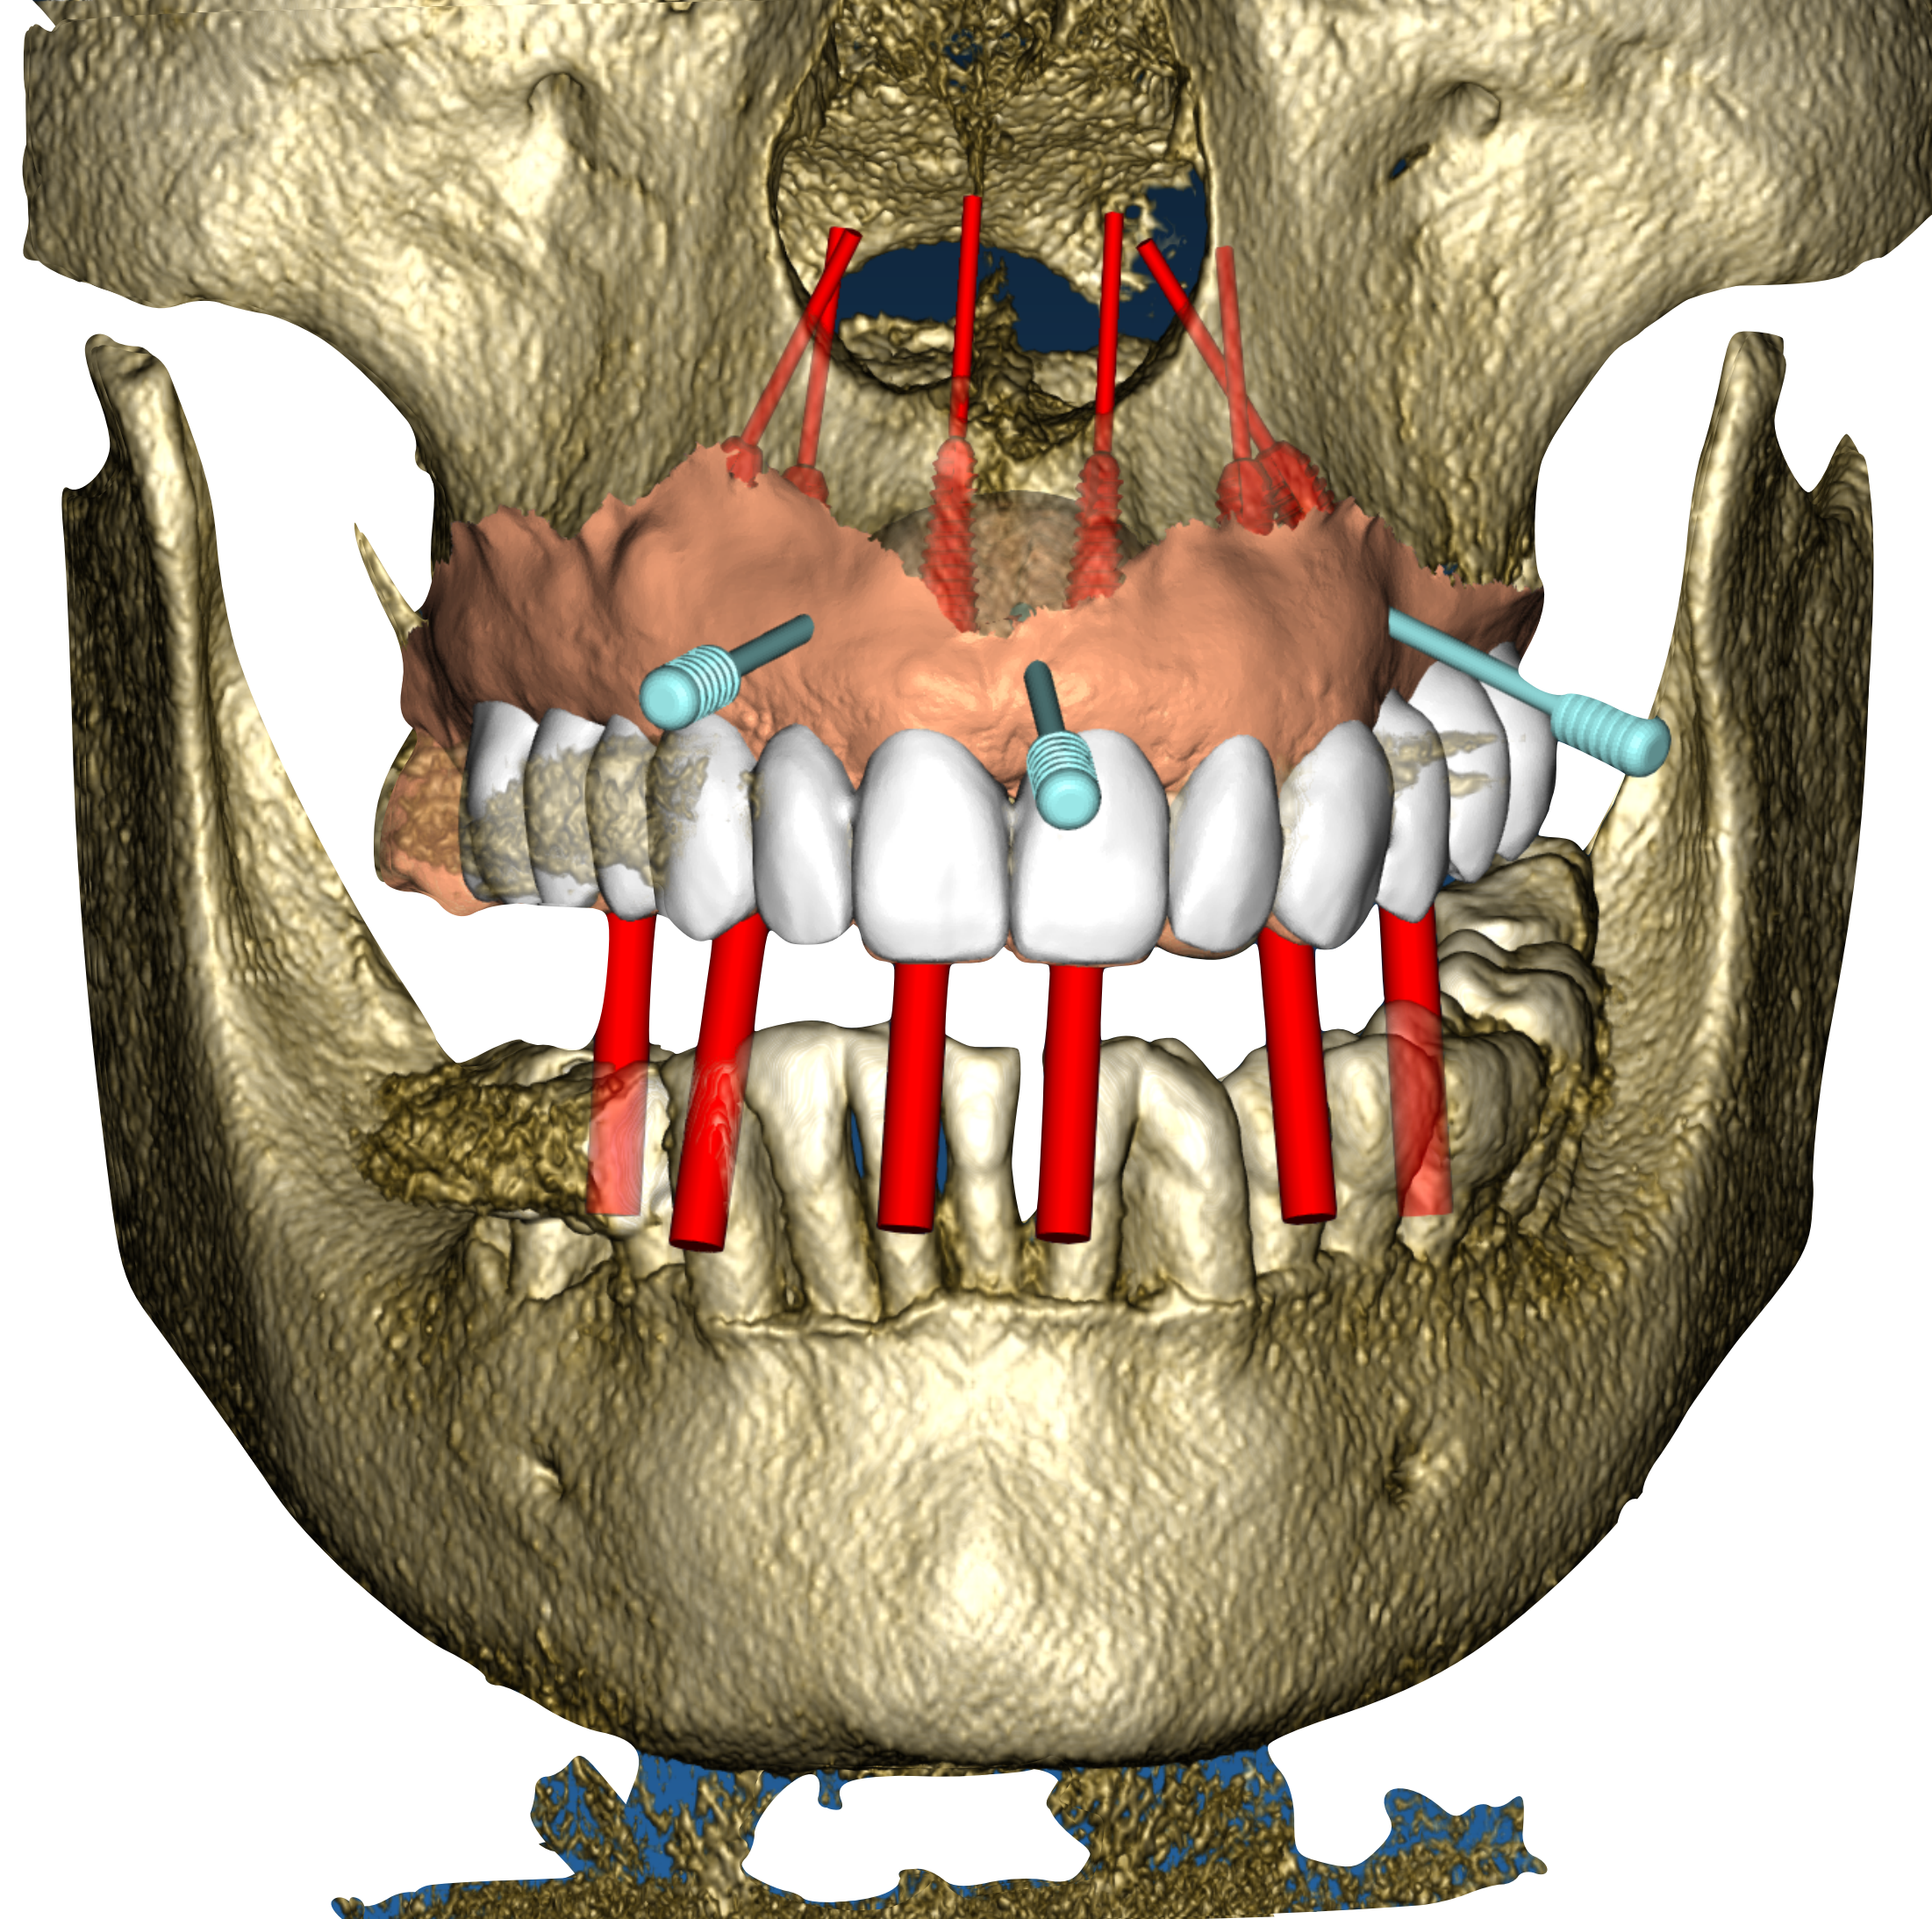

from

WORLDWIDE

Baseline

Mock-up

Anchor-pins guide

L L

L L

Provisional

3 hours post-op

to

post-op 30 days

2 MONTHS