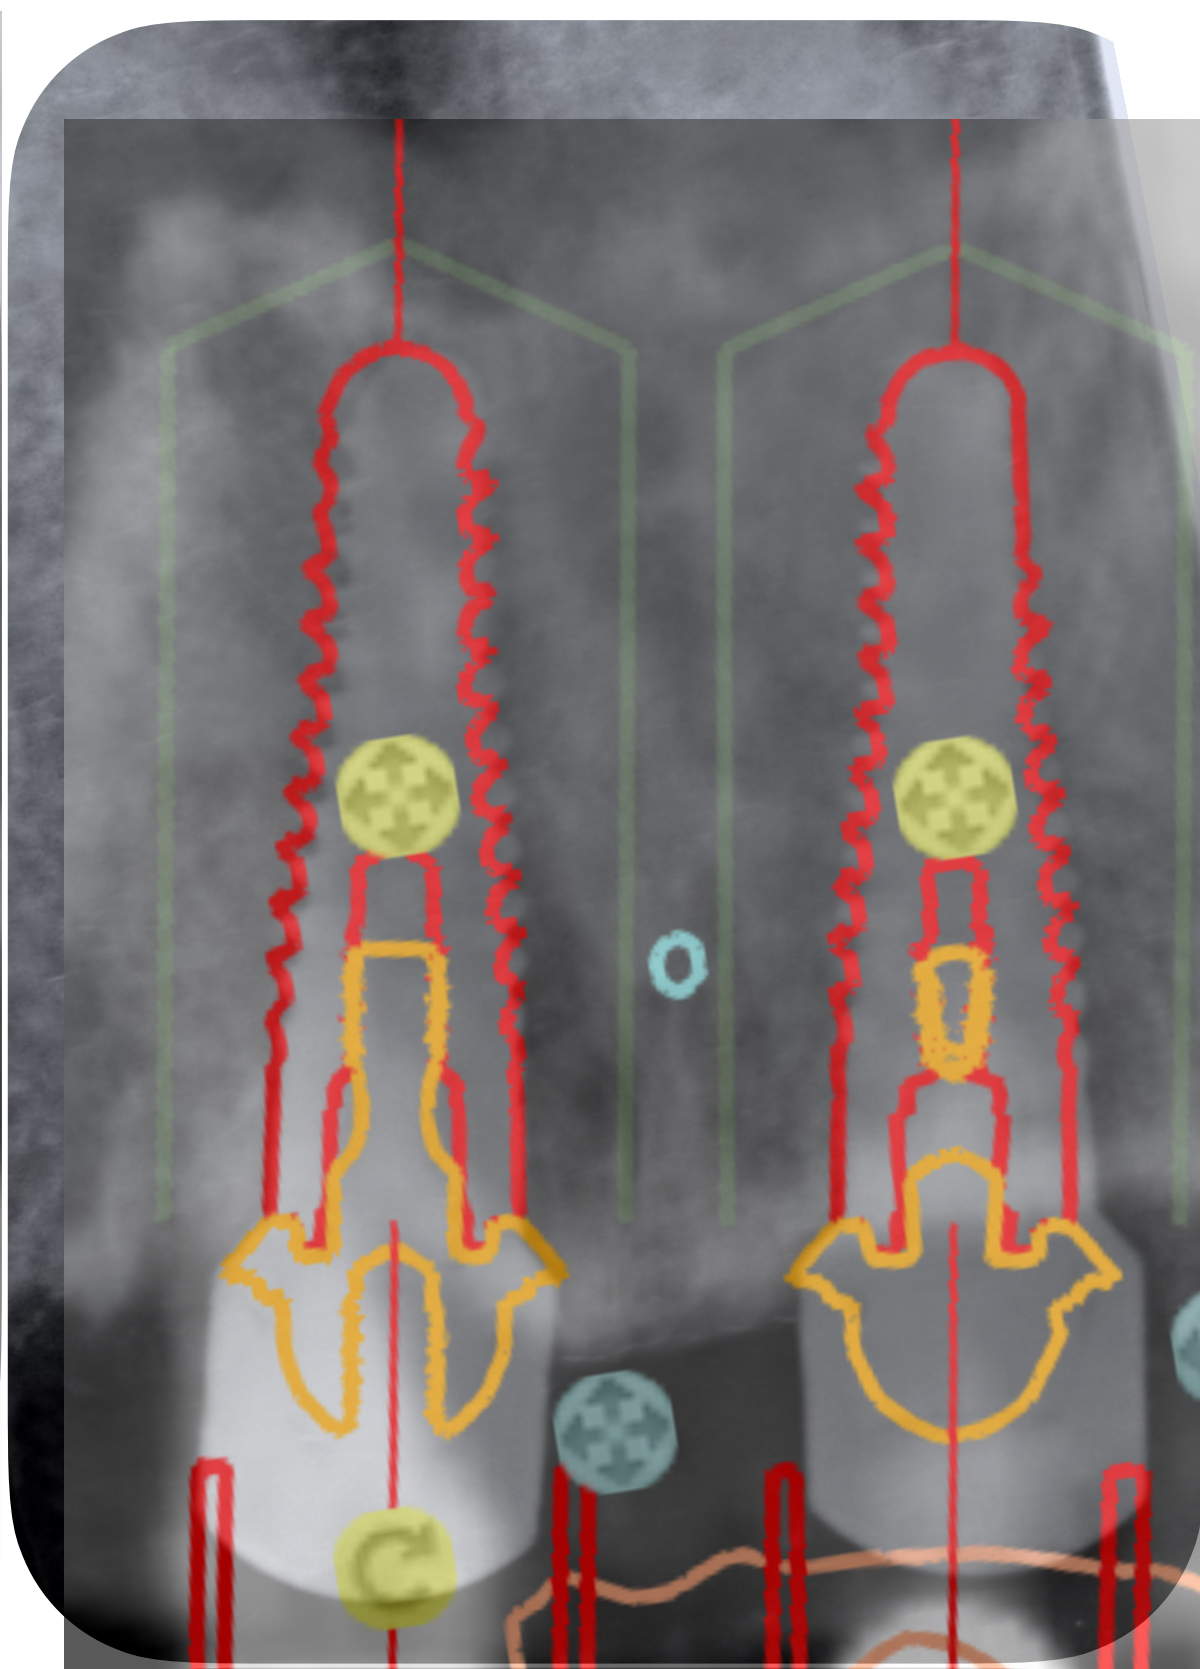

from

WORLDWIDE

Baseline

Mock-up

Anchor-pins guide

L L

L L

Provisional

3 hours post-op

to

post-op 30 days

2 MONTHS