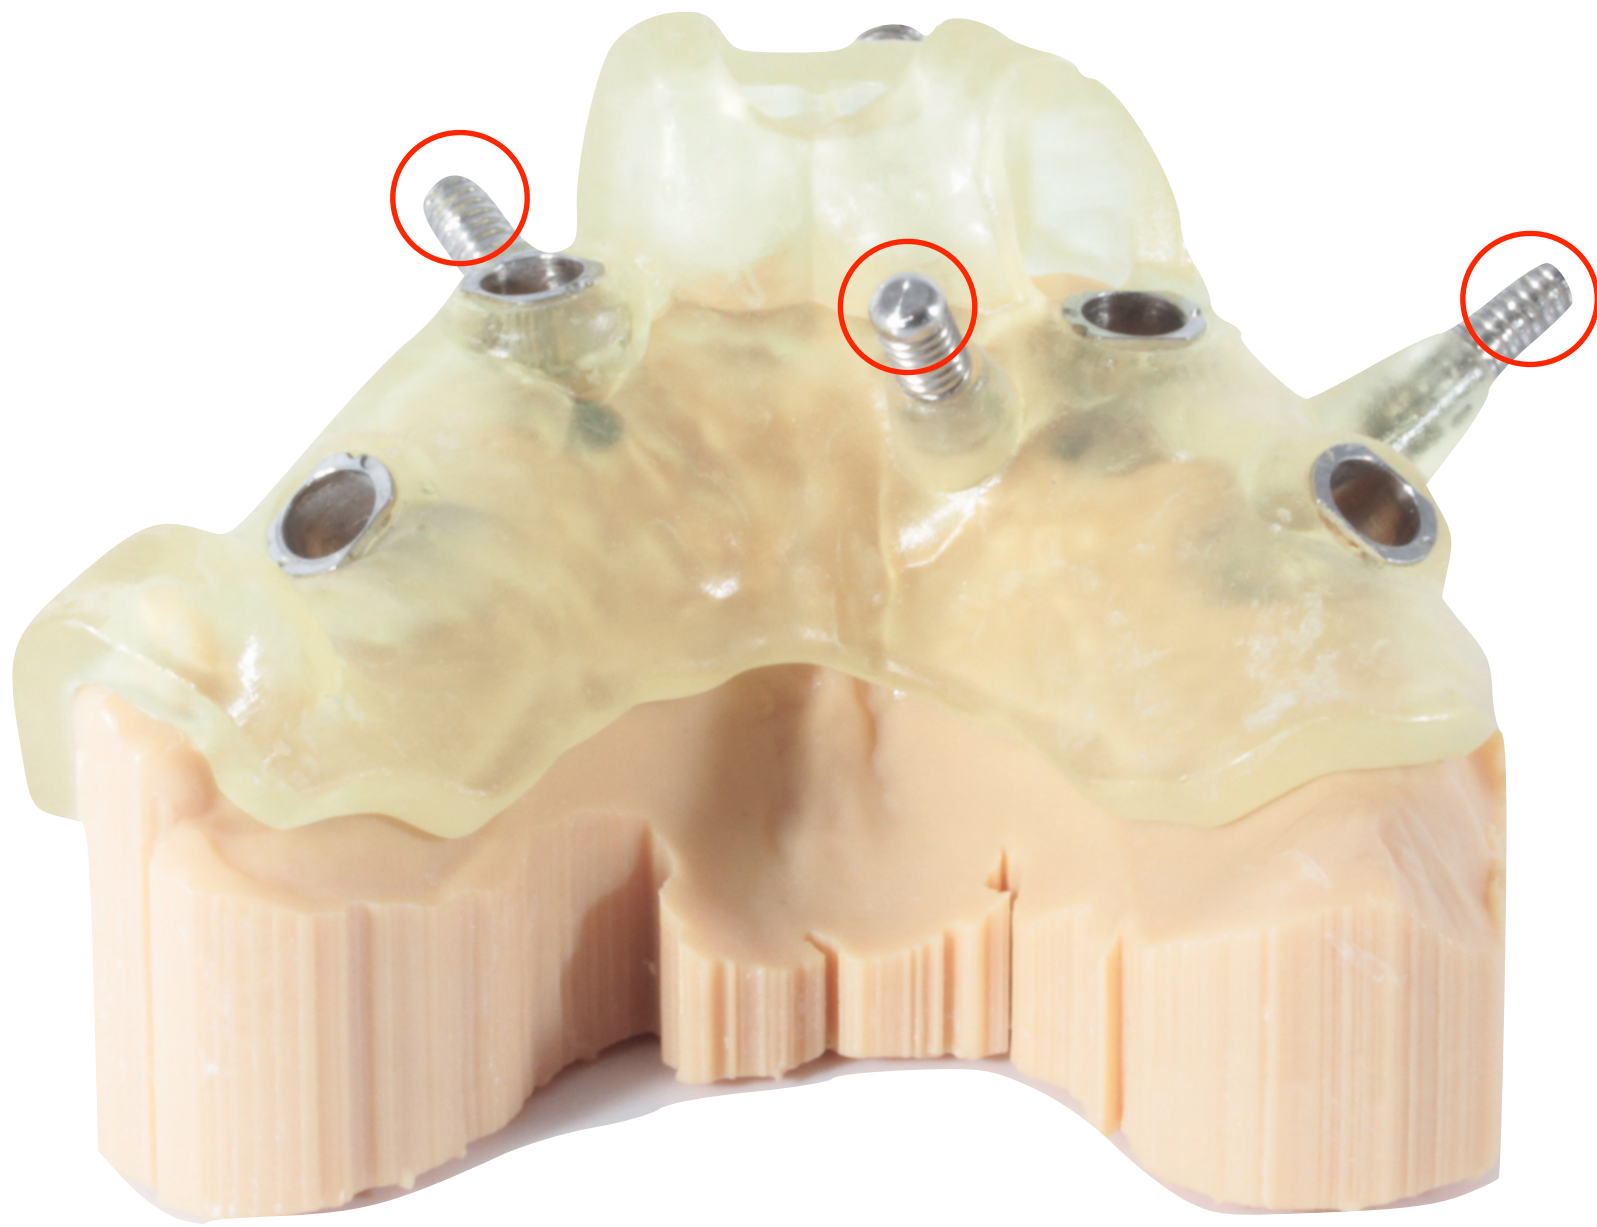

from

WORLDWIDE

Baseline

Mock-up

Anchor-pins guide

L L

L L

Provisional

3 hours post-op

to

post-op 30 days

2 MONTHS